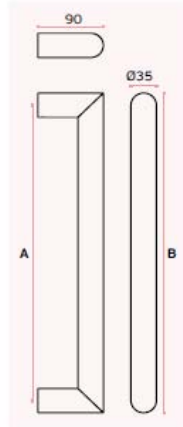

A	B	€
1250	1285	Incr: 46,87€