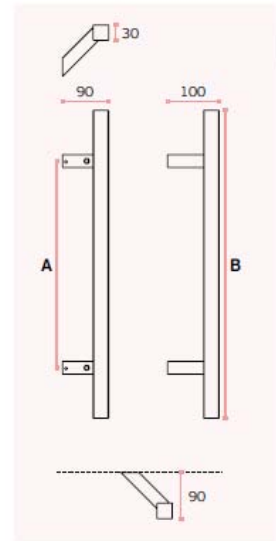

A	B	€
350	500	Incr: 32,39€
400	600	Incr: 36,78€