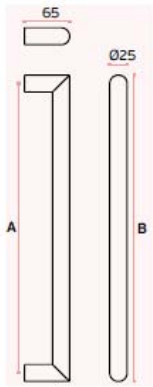

ACC. NO STANDAR PARA PUERTA FOR-TECH

TIRADORES:

REF: (275)-A002758

REF: (425)-A002112

REF: (625)-A005030

REF: (1285)-A005031

REF: (500)-A005032

REF: (600)-A005029

A	B	€
250	275	Incr: 3,07€
400	425	Incr: 10,78€
600	625	Incr: 16,16€